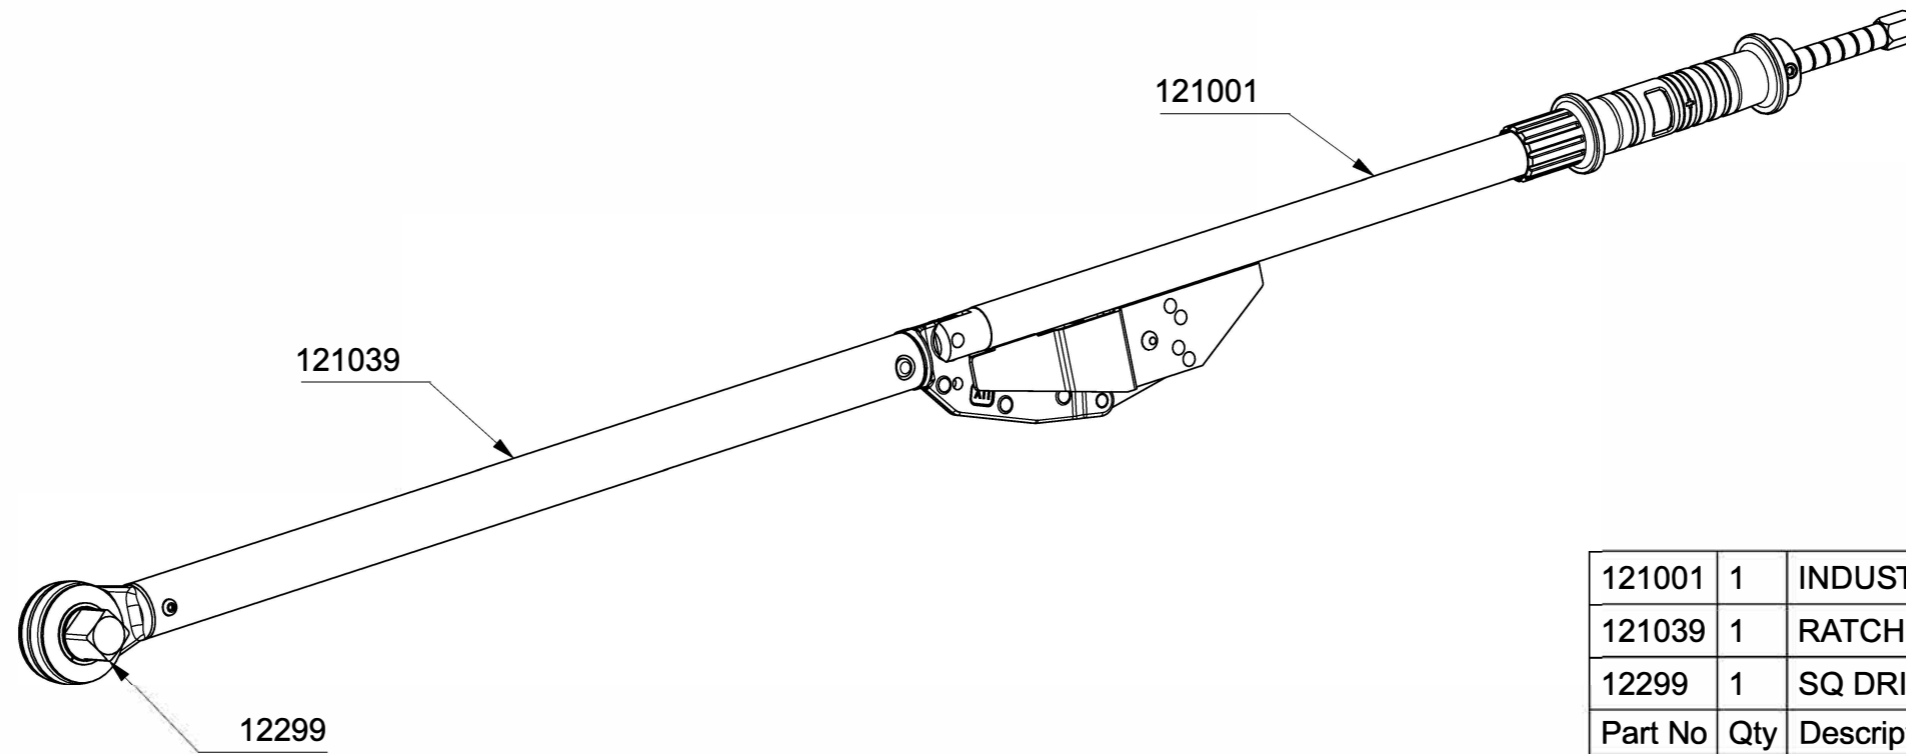

120115.01 - 5R-N INDUSTRIAL TORQUE WRENCH 1"

121001	1	INDUSTRIAL HANDLE ASSY
121039	1	RATCHET TUBE ASSY 5R-N
12299	1	SQ DRIVE ASSY 1" IND. T/W
Part No	Qty	Description