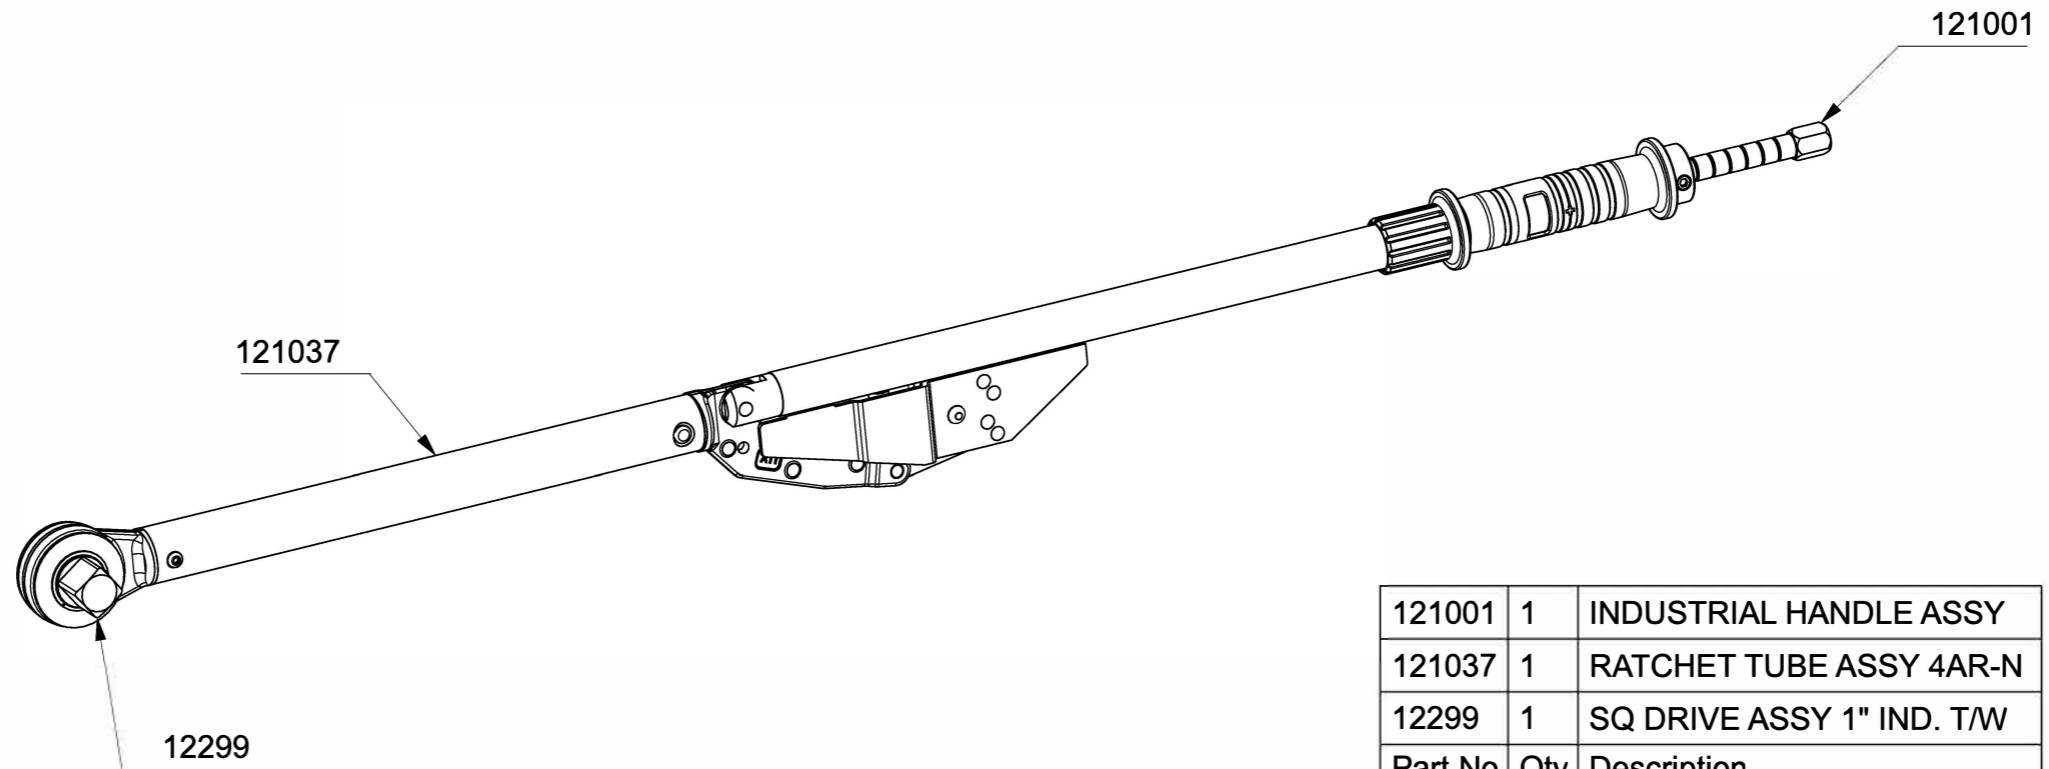

120110.01 - 4AR-N INDUSTRIAL TORQUE WRENCH 1" SQ

121001	1	INDUSTRIAL HANDLE ASSY
121037	1	RATCHET TUBE ASSY 4AR-N
12299	1	SQ DRIVE ASSY 1" IND. TW
Part No	Qty	Description